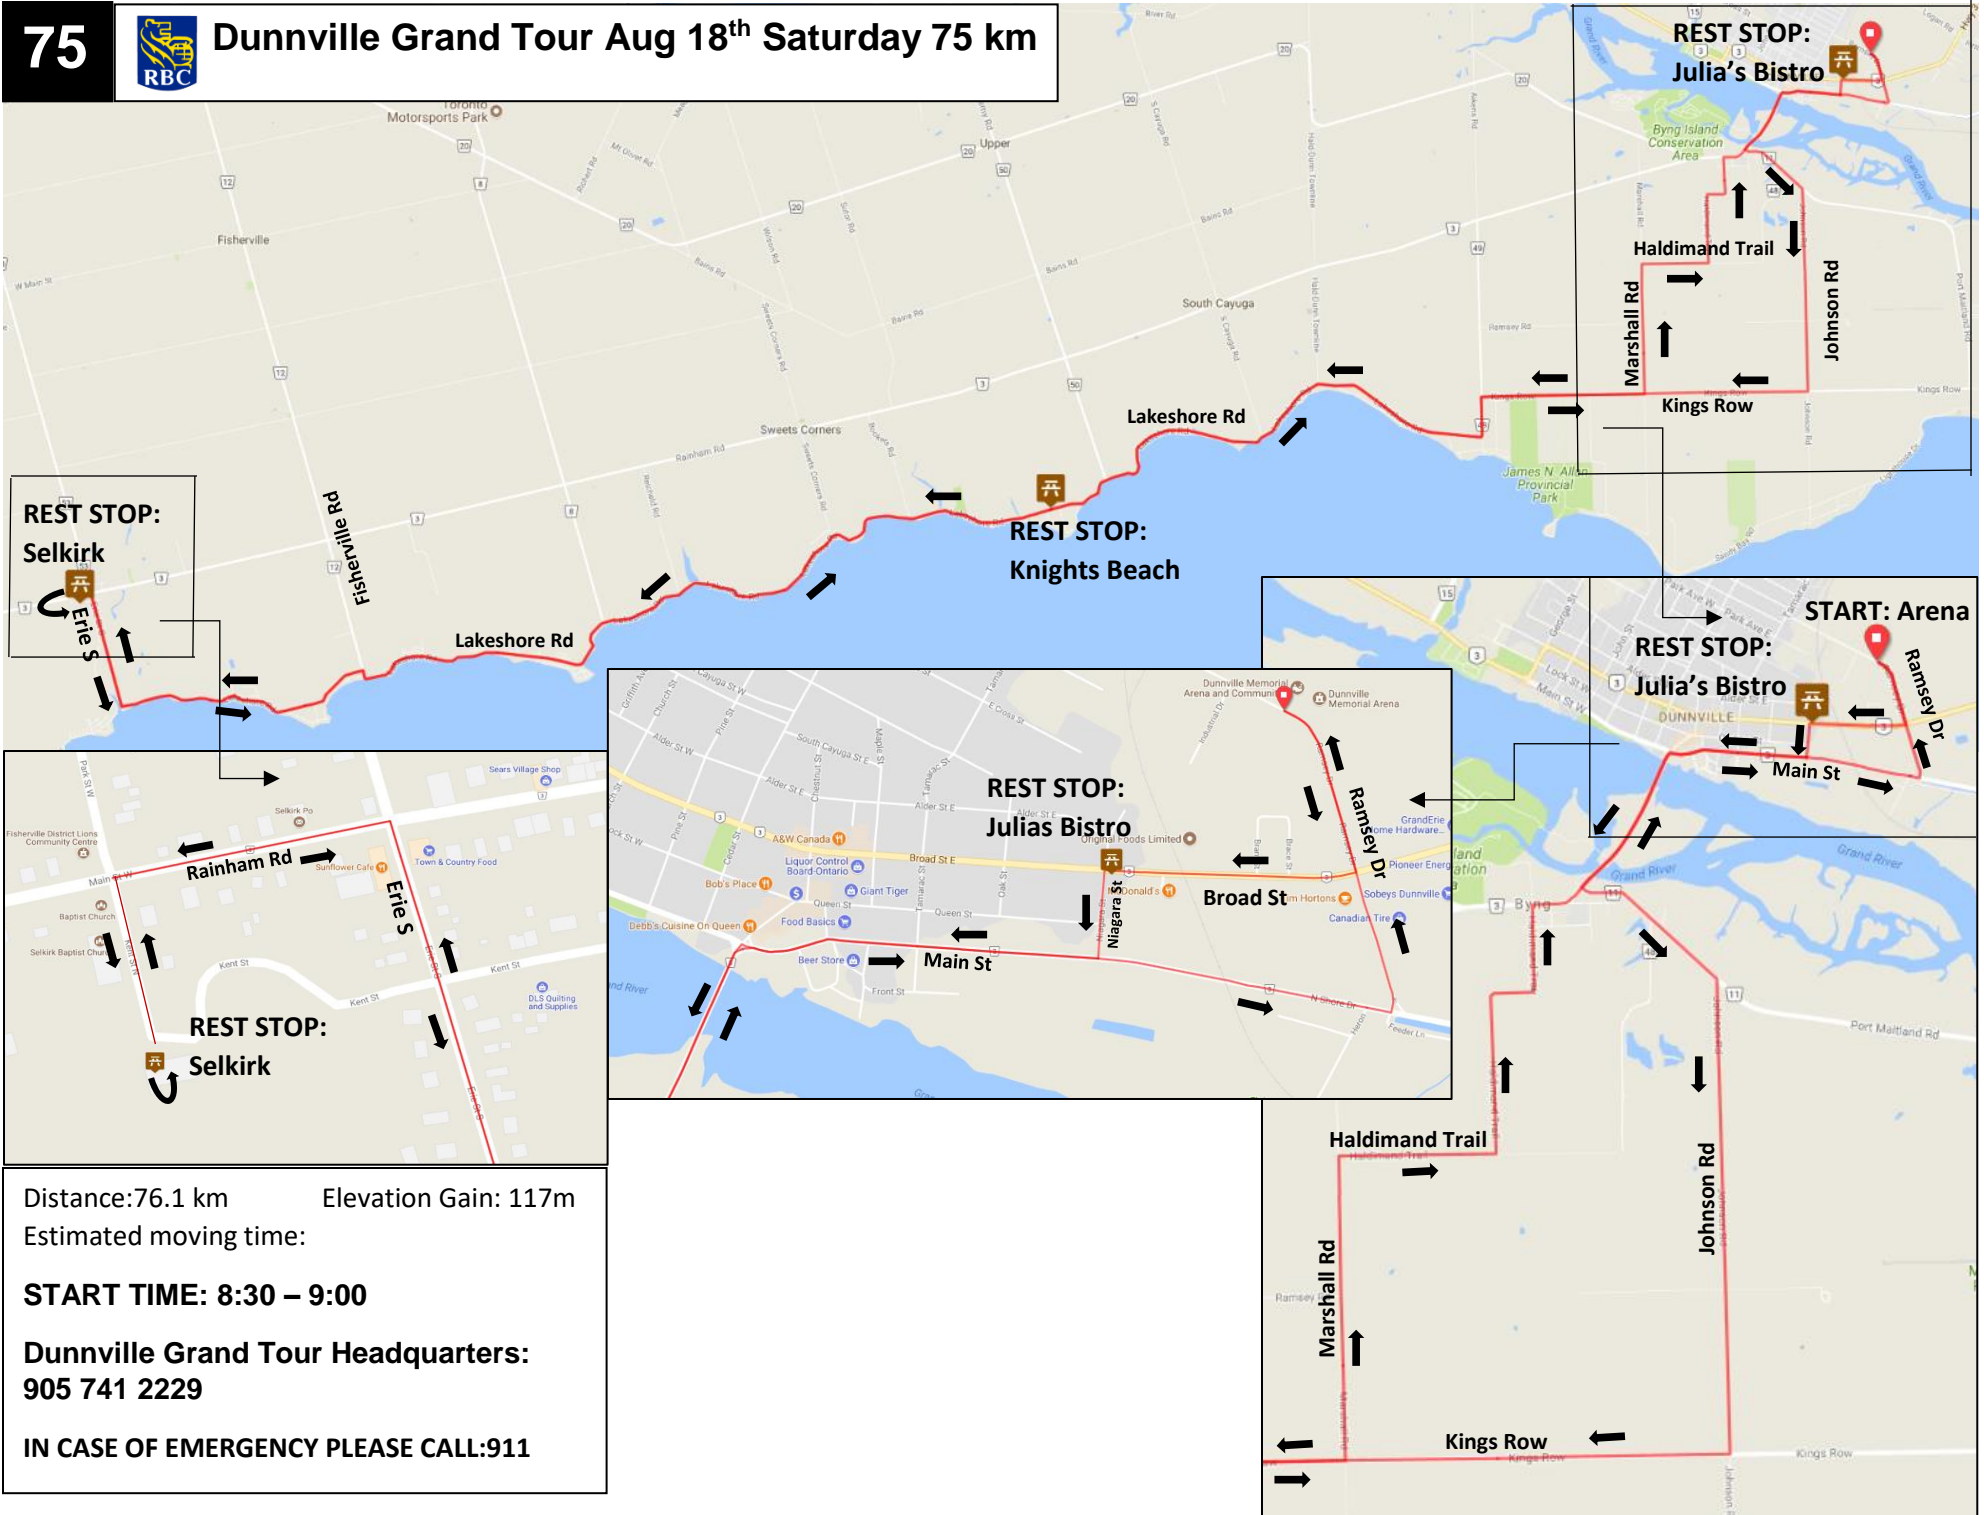

75

Dunnville Grand Tour Aug 18th Saturday 75 km

Distance: 76.1 km Elevation Gain: 117m
Estimated moving time:

START TIME: 8:30 – 9:00

**Dunnville Grand Tour Headquarters:
905 741 2229**

IN CASE OF EMERGENCY PLEASE CALL: 911